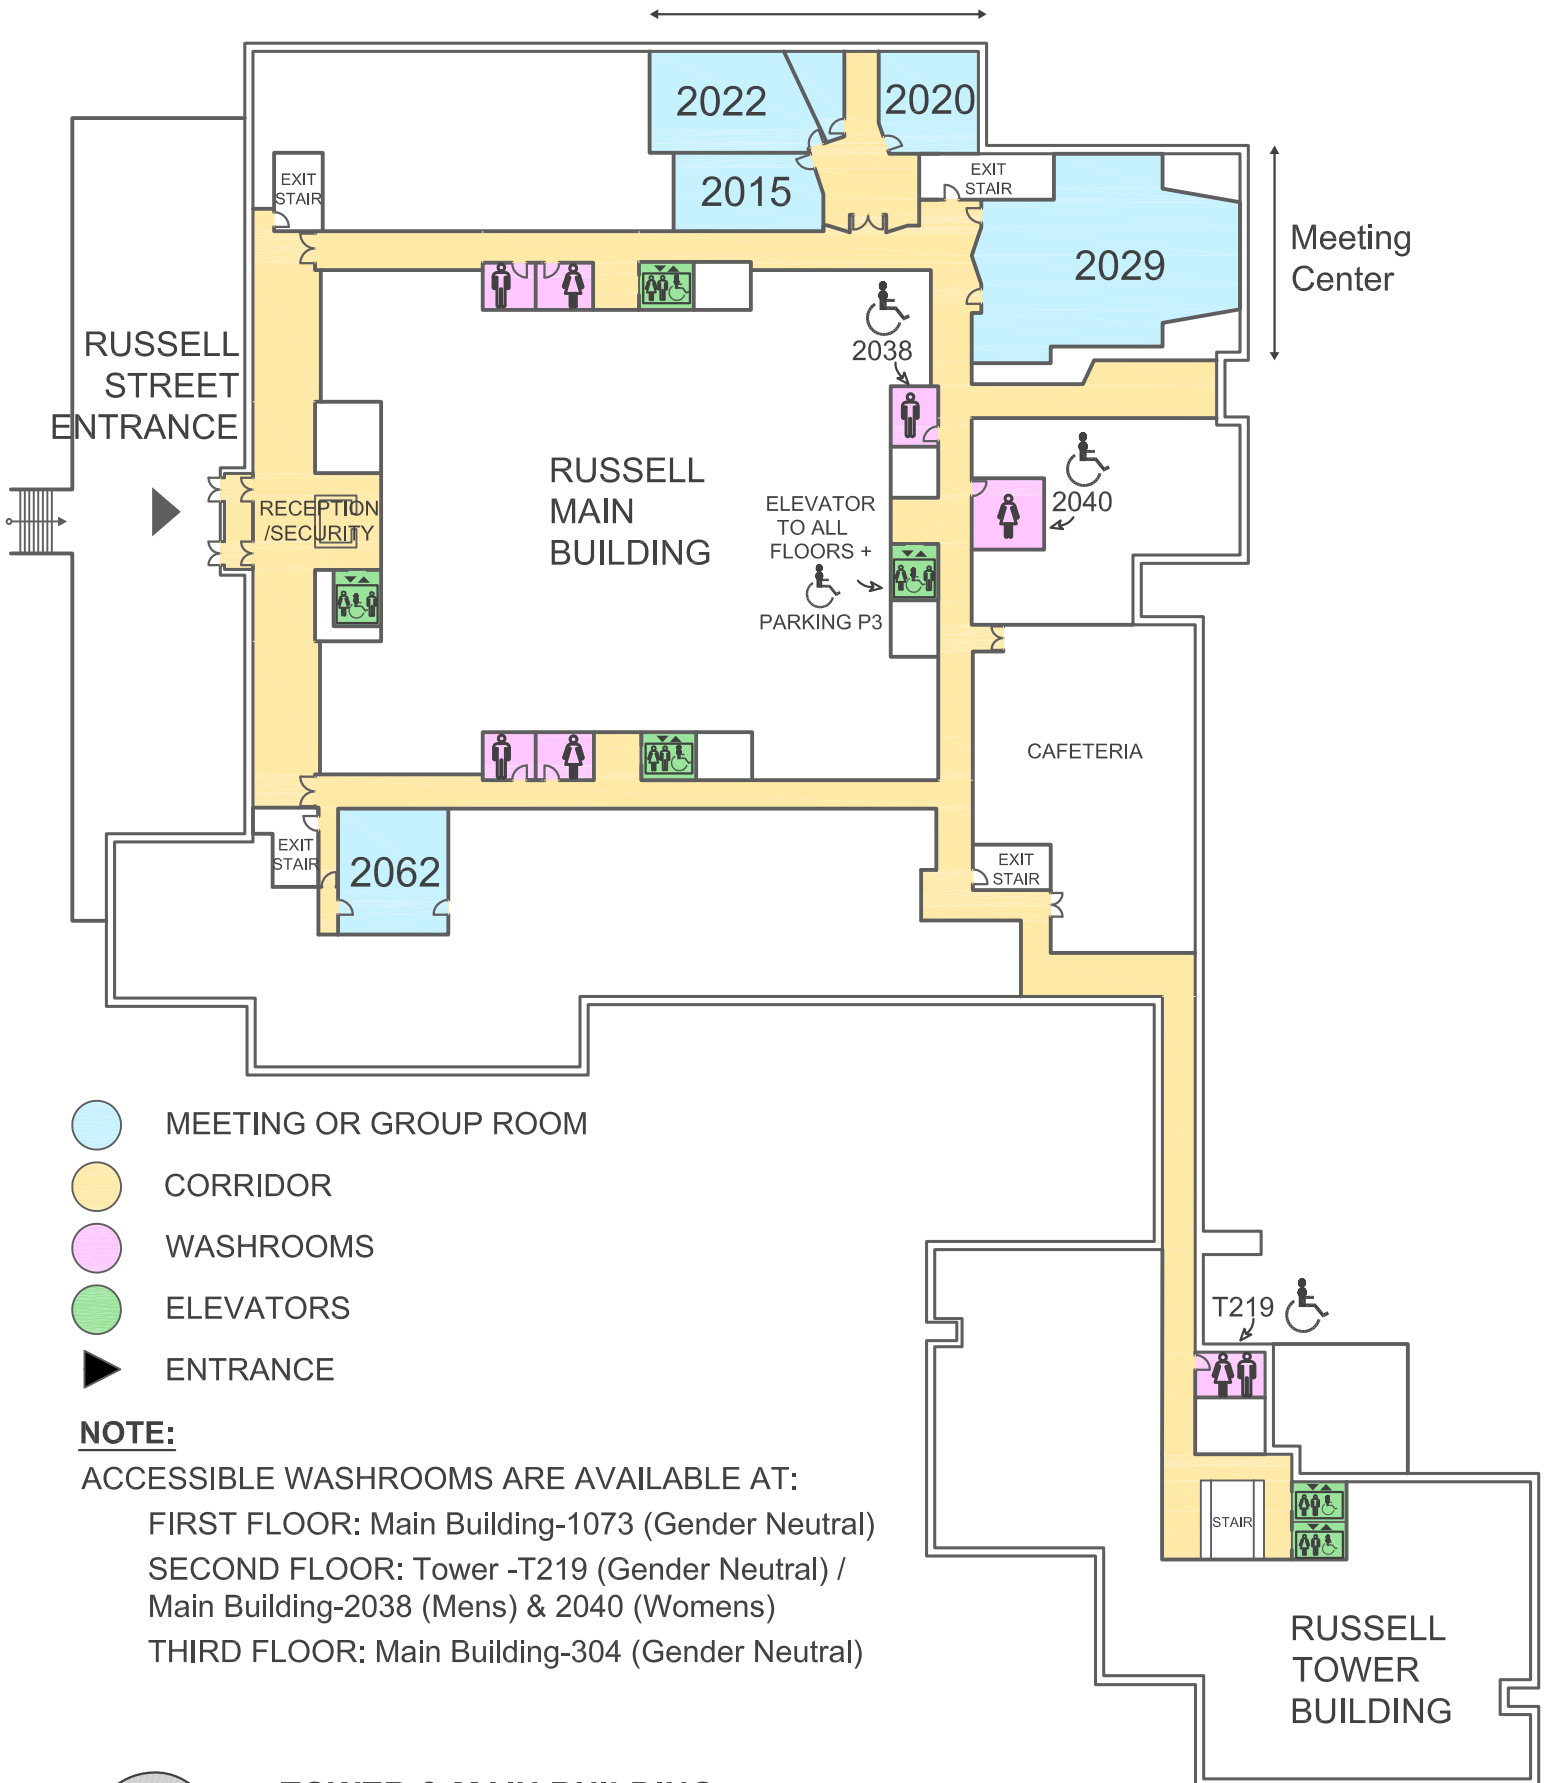

Eli Lilly Learning Centre

- MEETING OR GROUP ROOM
- CORRIDOR
- WASHROOMS
- ELEVATORS
- ▶ ENTRANCE

**NOTE:**

ACCESSIBLE WASHROOMS ARE AVAILABLE AT:  
 FIRST FLOOR: Main Building-1073 (Gender Neutral)  
 SECOND FLOOR: Tower -T219 (Gender Neutral) /  
 Main Building-2038 (Mens) & 2040 (Womens)  
 THIRD FLOOR: Main Building-304 (Gender Neutral)

**TOWER & MAIN BUILDING  
 2ND FLOOR PLAN  
 RUSSELL STREET SITE**